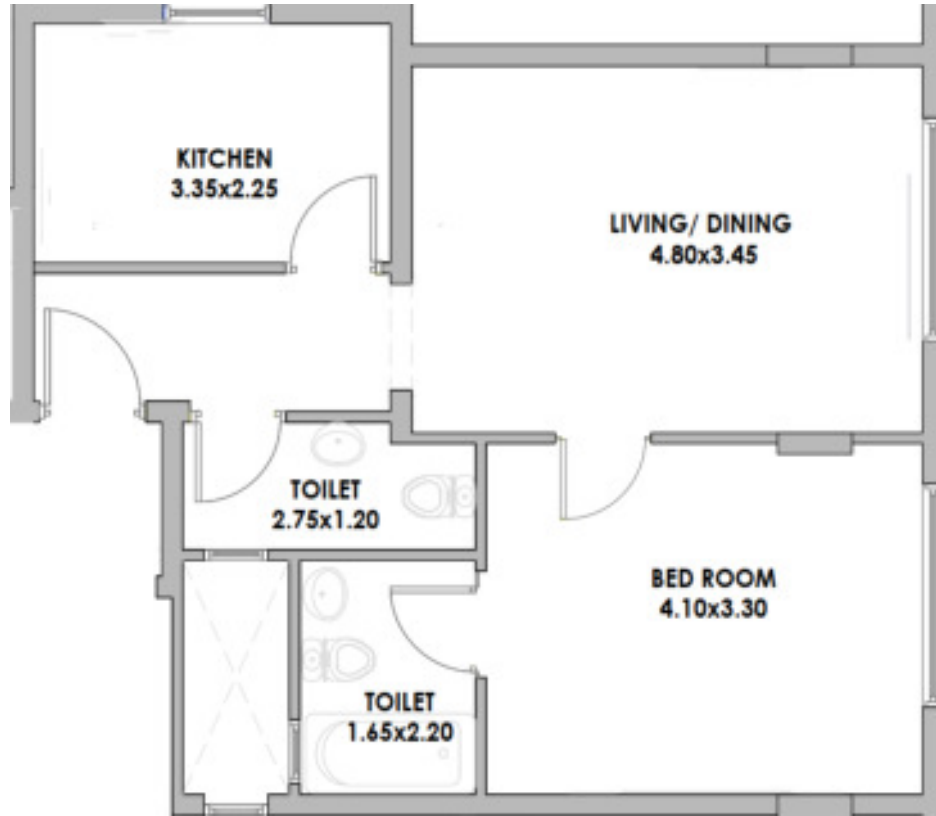

1 BEDROOM TYPE – 01

05- SERIES

غرفة نوم

TOTAL AREA : 585.66 SQ-Ft

Disclaimer: All images used are for illustrative purposes only. All fittings and interior decorative items shown are for illustrative purposes only.