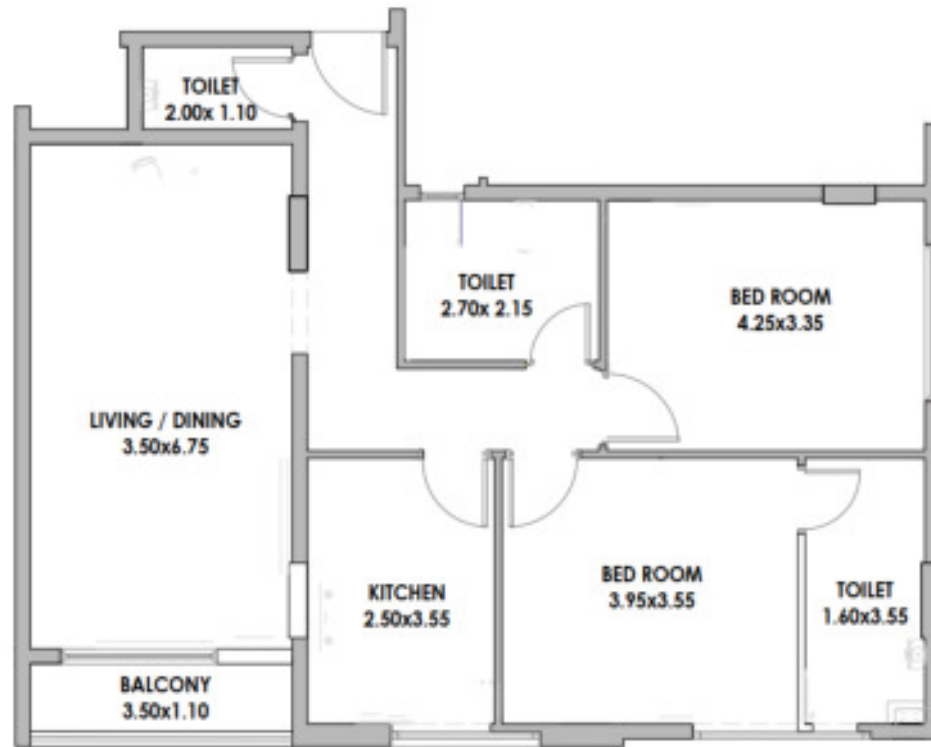

2 BEDROOM TYPE – 03
WITH BALCONY
06- SERIES

٢ غرف نوم

UNIT AREA : 1025.95 SQF |
BALCONY AREA: 41.44 SQF |
TOTAL AREA: 1067.39 SQF |

Disclaimer: All images used are for illustrative purposes only. All fittings and interior decorative items shown are for illustrative purposes only.