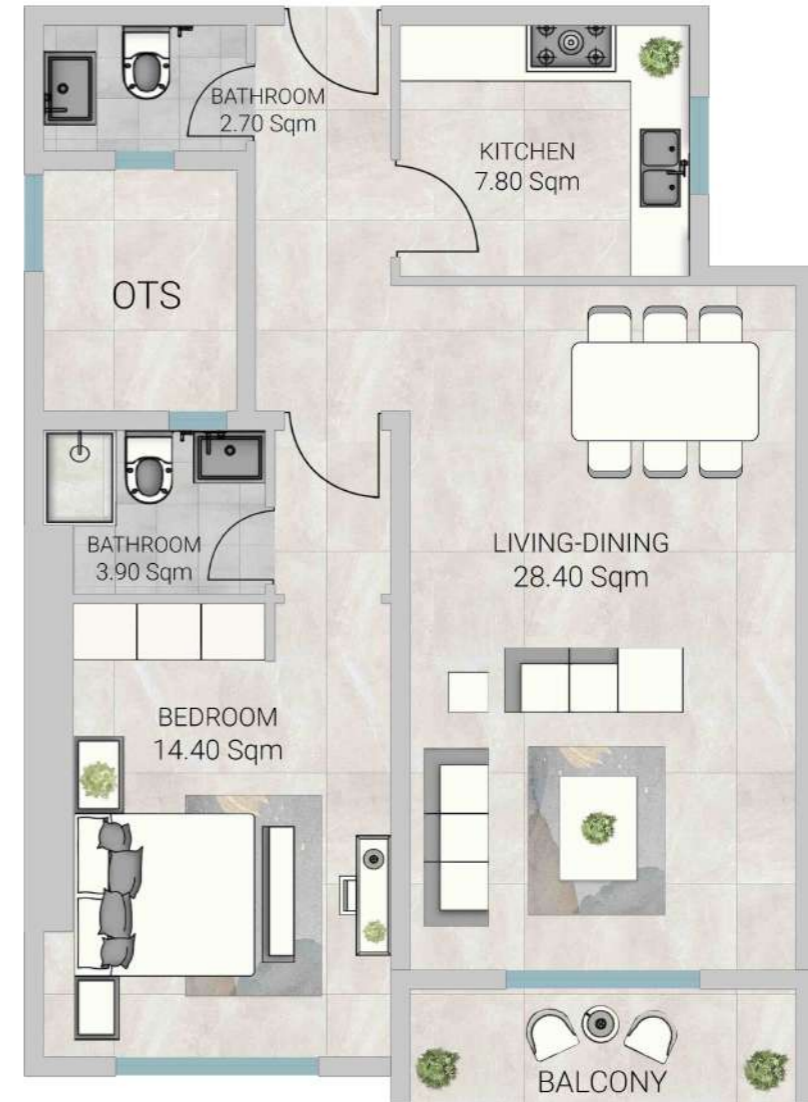

# TYPICAL FLOOR I BEDROOM

Series no: 07

Gross area: 1089.27 sqft  
101.20 sqm

**Disclaimer:**

1. All materials, finishes, dimensions and drawings are approximate.
2. Information is subject to change without notice.
3. Actual suite area may vary from the stated area.
4. Drawings are not to scale.
5. The Developer reserves the right to make revisions/alterations without any liability whatsoever.