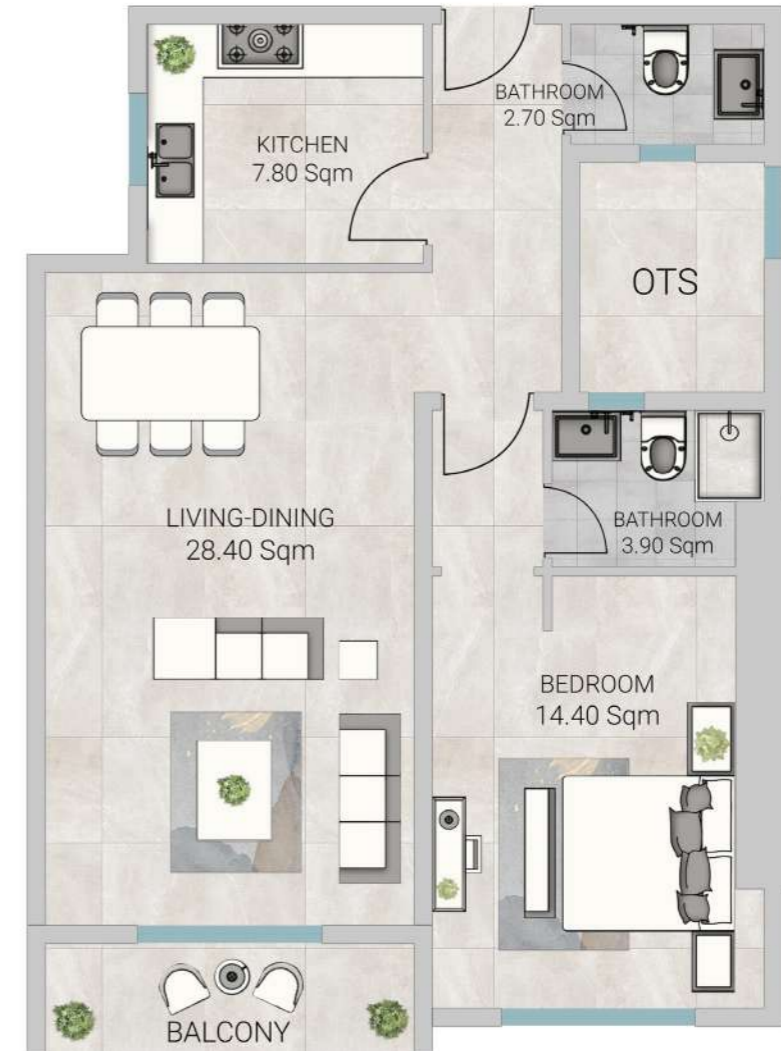

# TYPICAL FLOOR I BEDROOM

Series no: 07

Gross area: 1089.27 sqft  
101.20 sqm

**Disclaimer:**

1. All materials, finishes, dimensions and drawings are approximate.
2. Information is subject to change without notice.
3. Actual suite area may vary from the stated area.
4. Drawings are not to scale.
5. The Developer reserves the right to make revisions/alterations without any liability whatsoever.