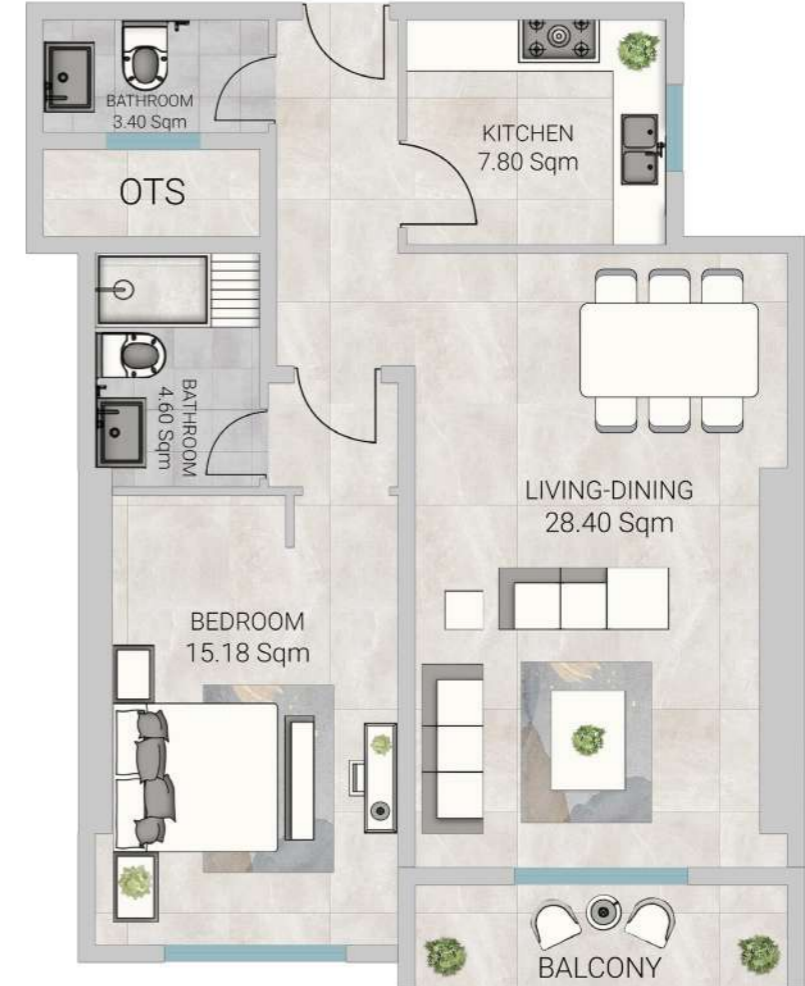

TYPICAL FLOOR I BEDROOM

Series no: 08

Gross area: 1157.04 sqft
107.49 sqm

Disclaimer:

1. All materials, finishes, dimensions and drawings are approximate.
2. Information is subject to change without notice.
3. Actual suite area may vary from the stated area.
4. Drawings are not to scale.
5. The Developer reserves the right to make revisions/alterations without any liability whatsoever.