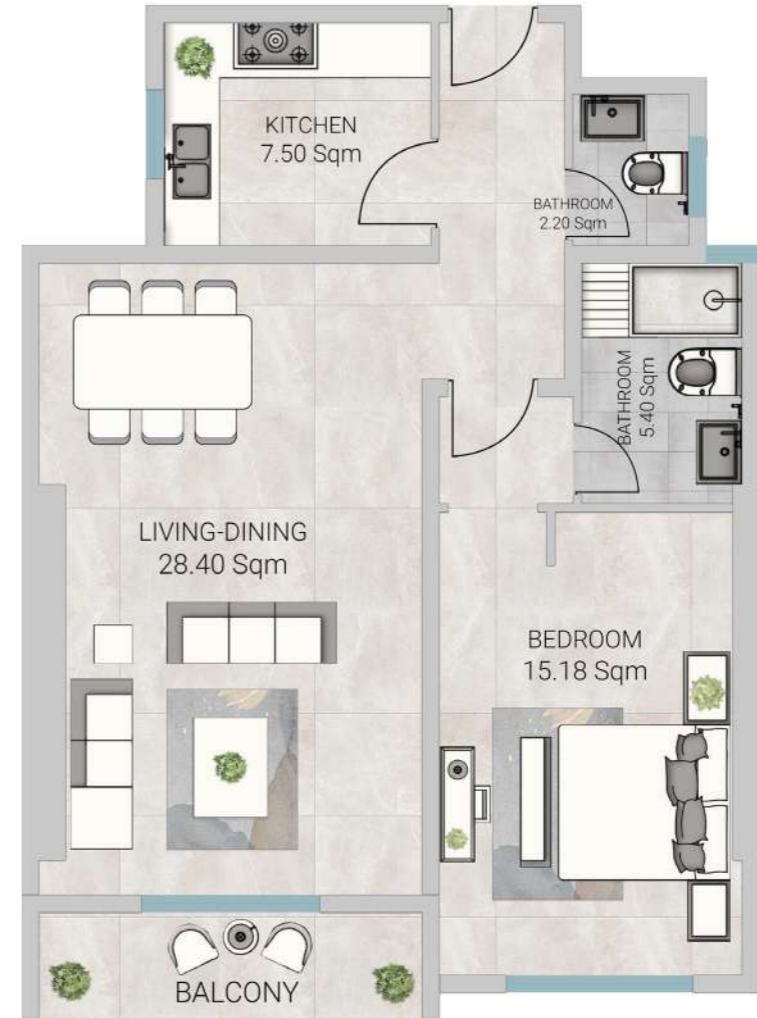

TYPICAL FLOOR I BEDROOM

Series no: 09

Gross area: 1140.13 sqft
105.92 sqm

Disclaimer:

1. All materials, finishes, dimensions and drawings are approximate.
2. Information is subject to change without notice.
3. Actual suite area may vary from the stated area.
4. Drawings are not to scale.
5. The Developer reserves the right to make revisions/alterations without any liability whatsoever.